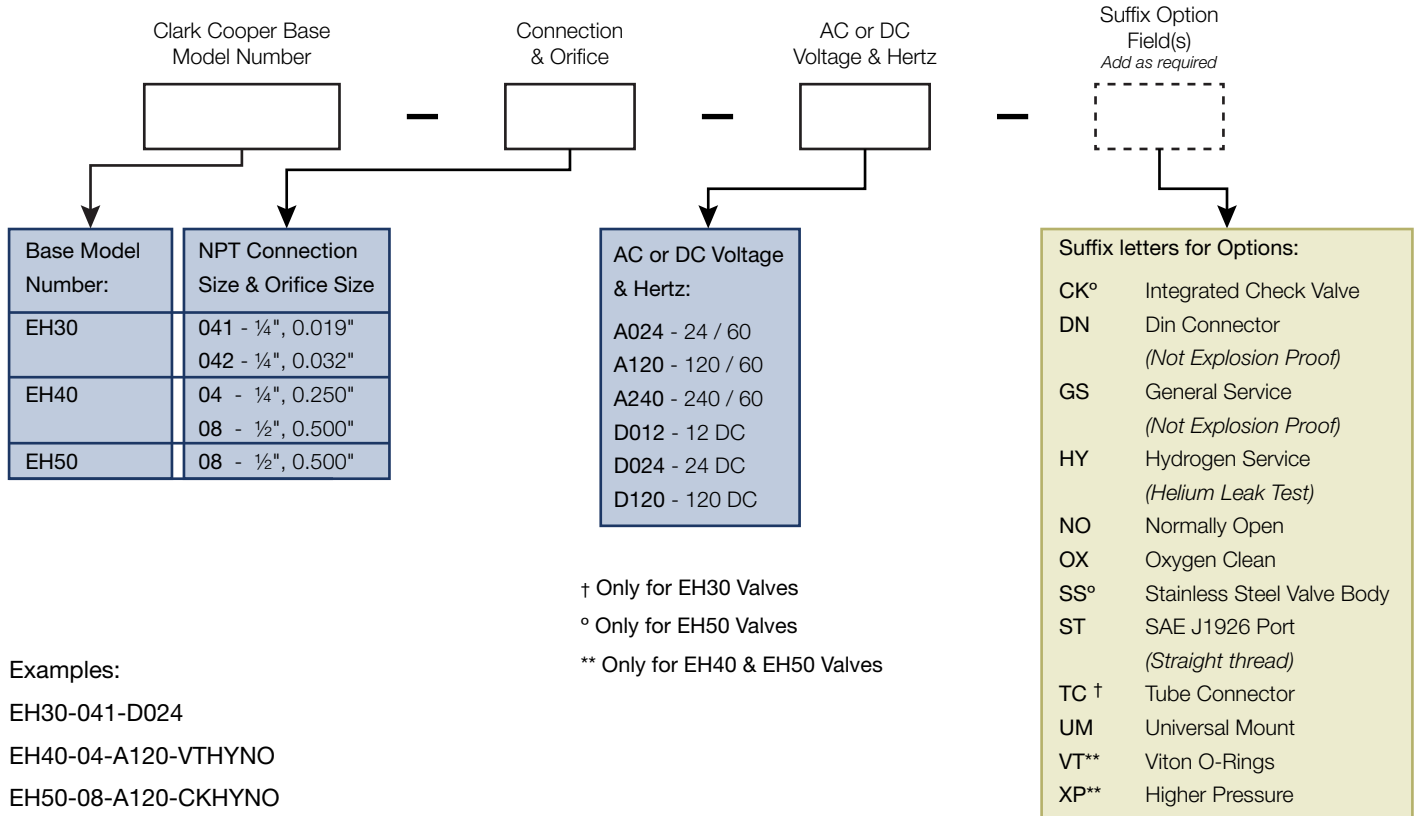

Clark Cooper High Pressure Valves - Model Number Breakdown

For EH30, EH40 and EH50 Valves

For EH70 Valves